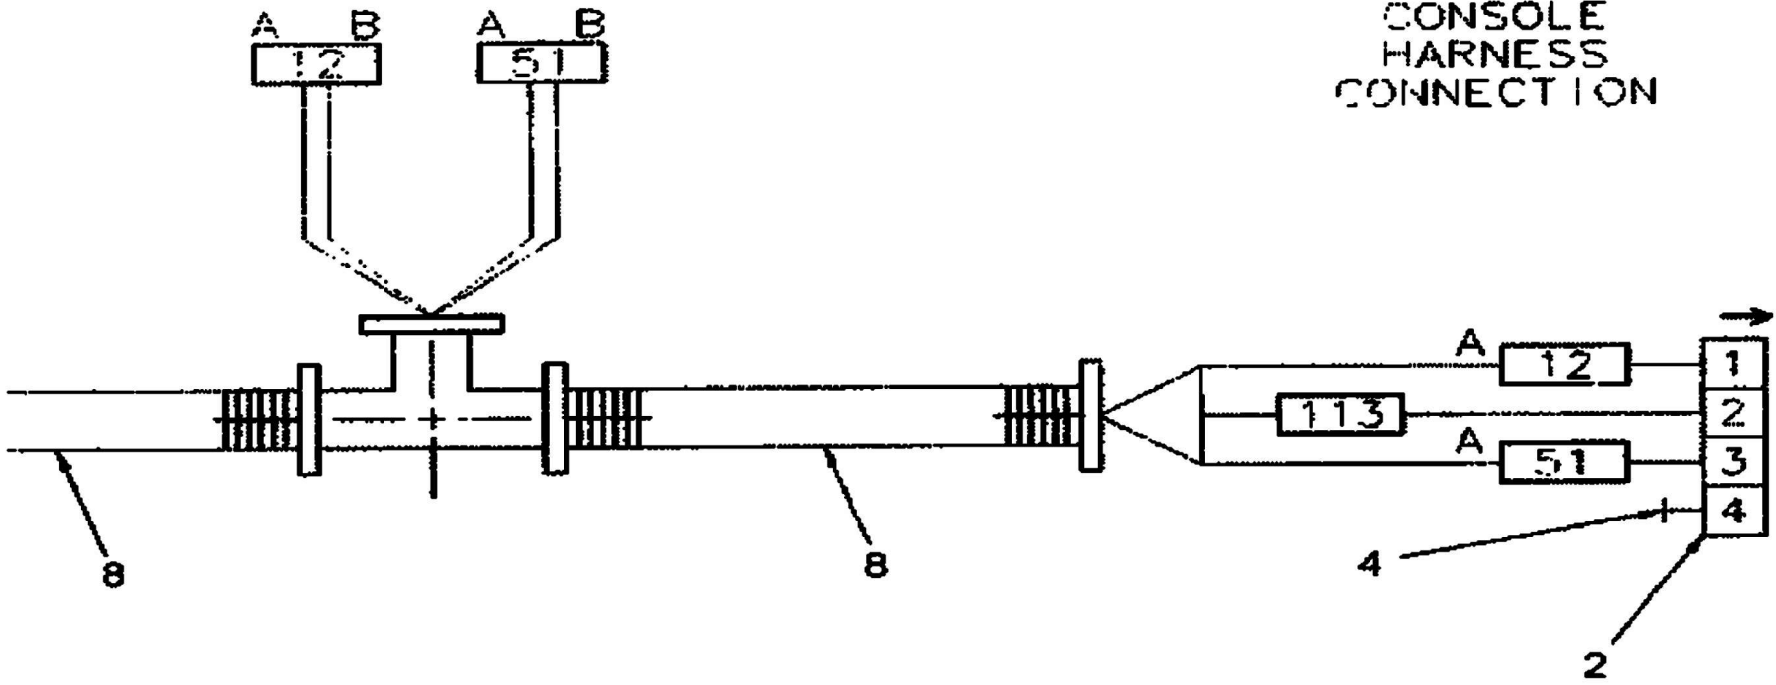

2

4

TP D
MARKER LT

TP E
CONSOLE
HARNESS
CONNECTION

WIRE NO	COLOR	SAE SIZE	LENGTH TOT IN	TP	B/M ITEM NO	REMARKS	TP	B/M ITEM NO	REMARKS
12A	WHITE	16	53	D	STRIP	CRIMP W/12B	E	3	————
12B	WHITE	16	18	C	STRIP	CRIMP W/12C	D	5	CRIMP W/12A
12C	WHITE	16	18	B	5	————	C	5	CRIMP W/12B
51A	WHITE	16	53	D	STRIP	CRIMP W/51B	E	3	————
51B	WHITE	16	18	C	STRIP	CRIMP W/51C	D	5	CRIMP W/51A
51C	WHITE	16	18	B	STRIP	CRIMP W/51D	C	5	CRIMP W/51B
51D	WHITE	16	19	A	6	————	B	5	CRIMP W/51C
113	WHITE	16	90	A	5	————	E	3	————